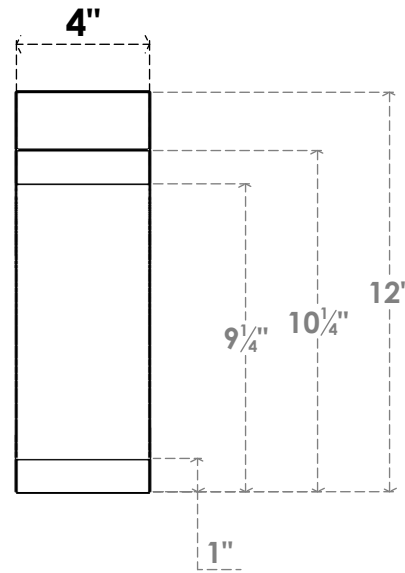

ITEM NUMBER: BRCPC040X08000X12000LEC

4"W X 8"D X 12"H LEGACY ARCHITECTURAL GRADE PVC CLOSED KNEE BRACE

SIDE PROFILE

FRONT PROFILE

ISOMETRIC

EKENA MILLWORK
2300 WEST MAIN ST.
CLARKSVILLE, TX 75426
TOLL FREE: 866-607-0453
WWW.EKENAMILLWORK.COM

NOTES

1. INSTALLATION TO BE COMPLETED IN ACCORDANCE WITH MANUFACTURER'S SPECIFICATIONS.
2. DRAWING MAY NOT BE TO SCALE
3. THIS DRAWING IS INTENDED FOR DESIGN AND PLANNING PURPOSES ONLY.
4. ALL INFORMATION CONTAINED HEREIN WAS CURRENT AT THE TIME OF DEVELOPMENT BUT MUST BE REVIEWED AND APPROVED BY THE PRODUCT MANUFACTURER TO BE CONSIDERED ACCURATE.
5. ARCHITECTURAL GRADE PVC PRODUCTS ARE MADE FROM EXPANDED CELLULAR PVC AND COME NATURALLY WHITE BUT MAY BE PAINTED