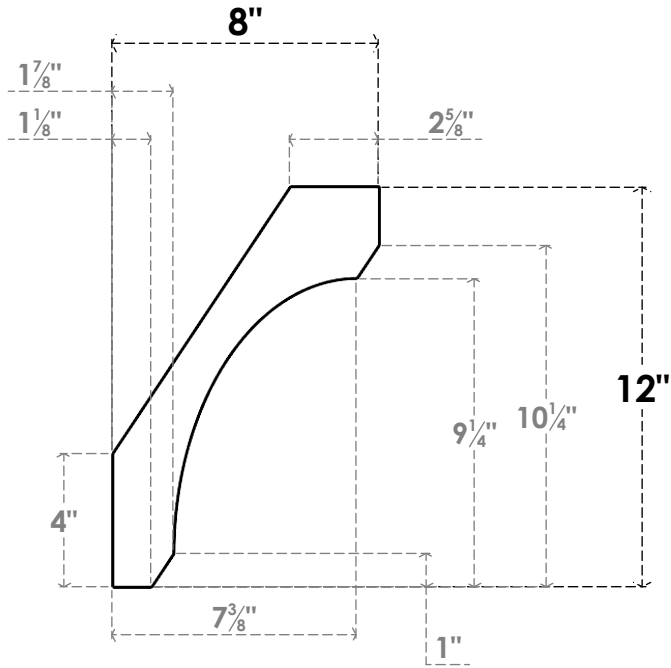

ITEM NUMBER: BRCPC040X08000X12000LEC

4"W X 8"D X 12"H LEGACY ARCHITECTURAL GRADE PVC CLOSED KNEE BRACE

SIDE PROFILE

FRONT PROFILE

ISOMETRIC

EKENA MILLWORK
2300 WEST MAIN ST.
CLARKSVILLE, TX 75426
TOLL FREE: 866-607-0453
WWW.EKENAMILLWORK.COM